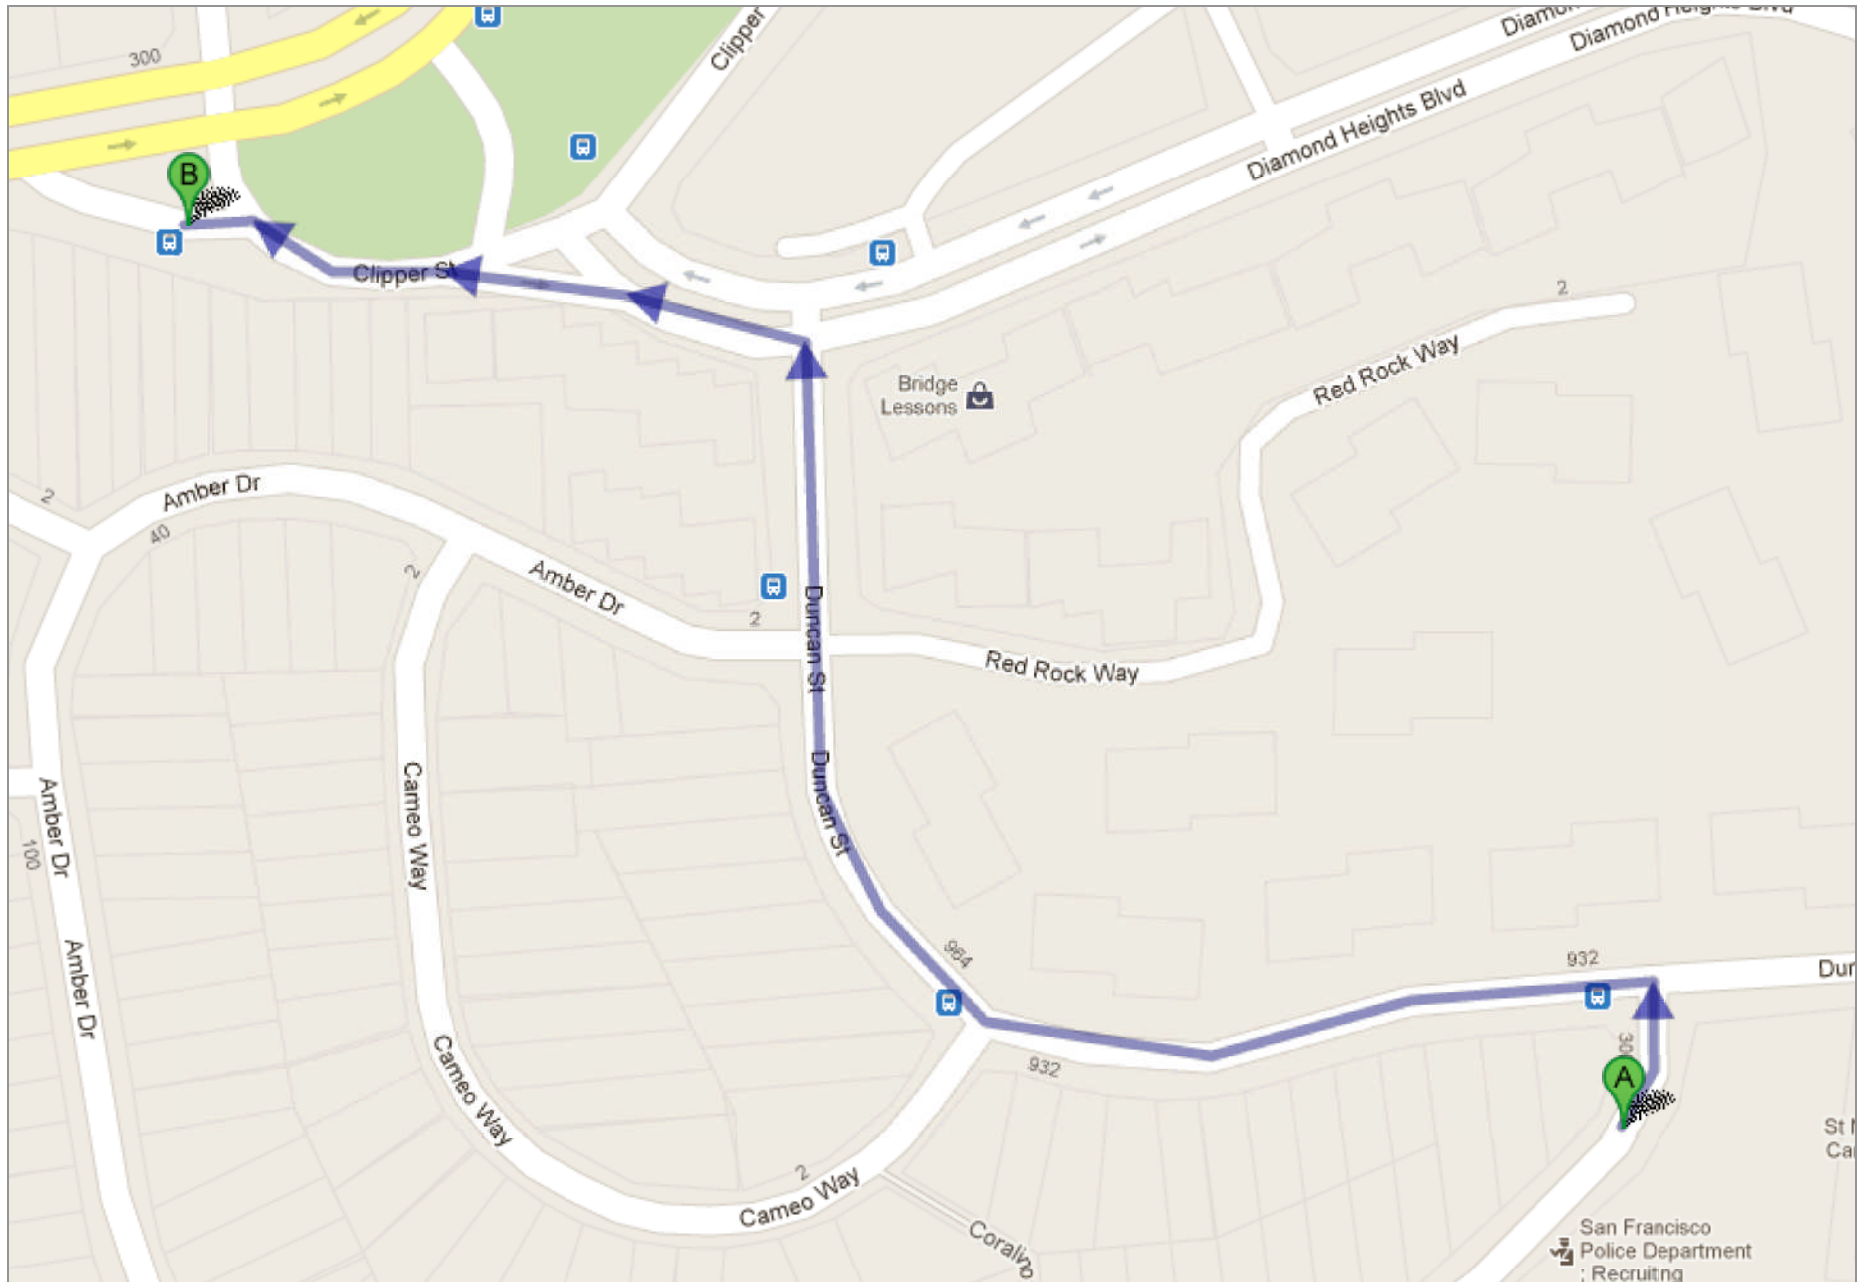

### Route from Assembly Point to Bus Stop (to catch Bus #48 to Noe Valley)

maps.google.com

(Click Browser Back button to Return)