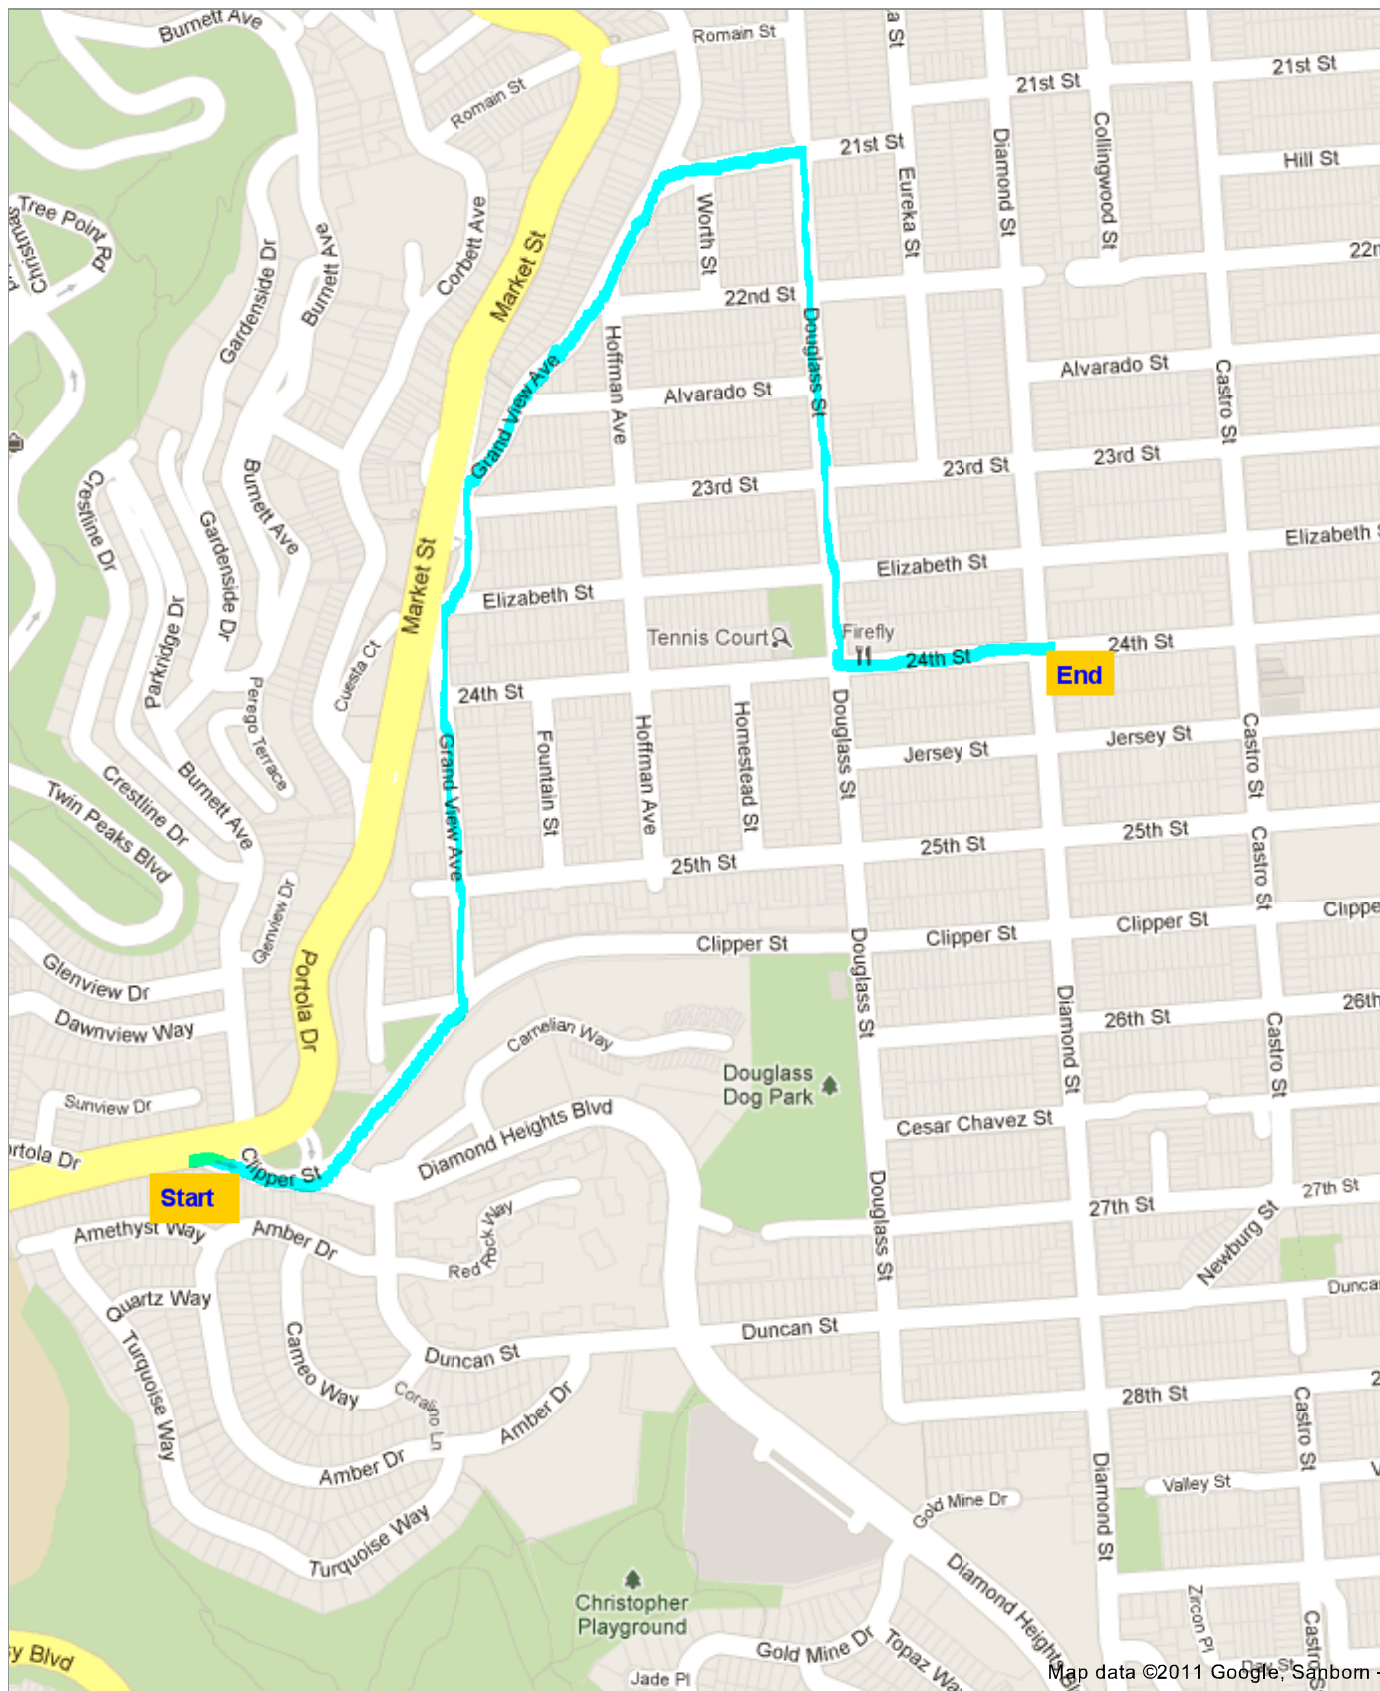

(Click Browser Back Button to Return)

Bus Route to Noe Valley

(Get off at 24th street st & Diamond street)

Map data ©2011 Google, Sanborn

(Click Browser Back Button to Return)