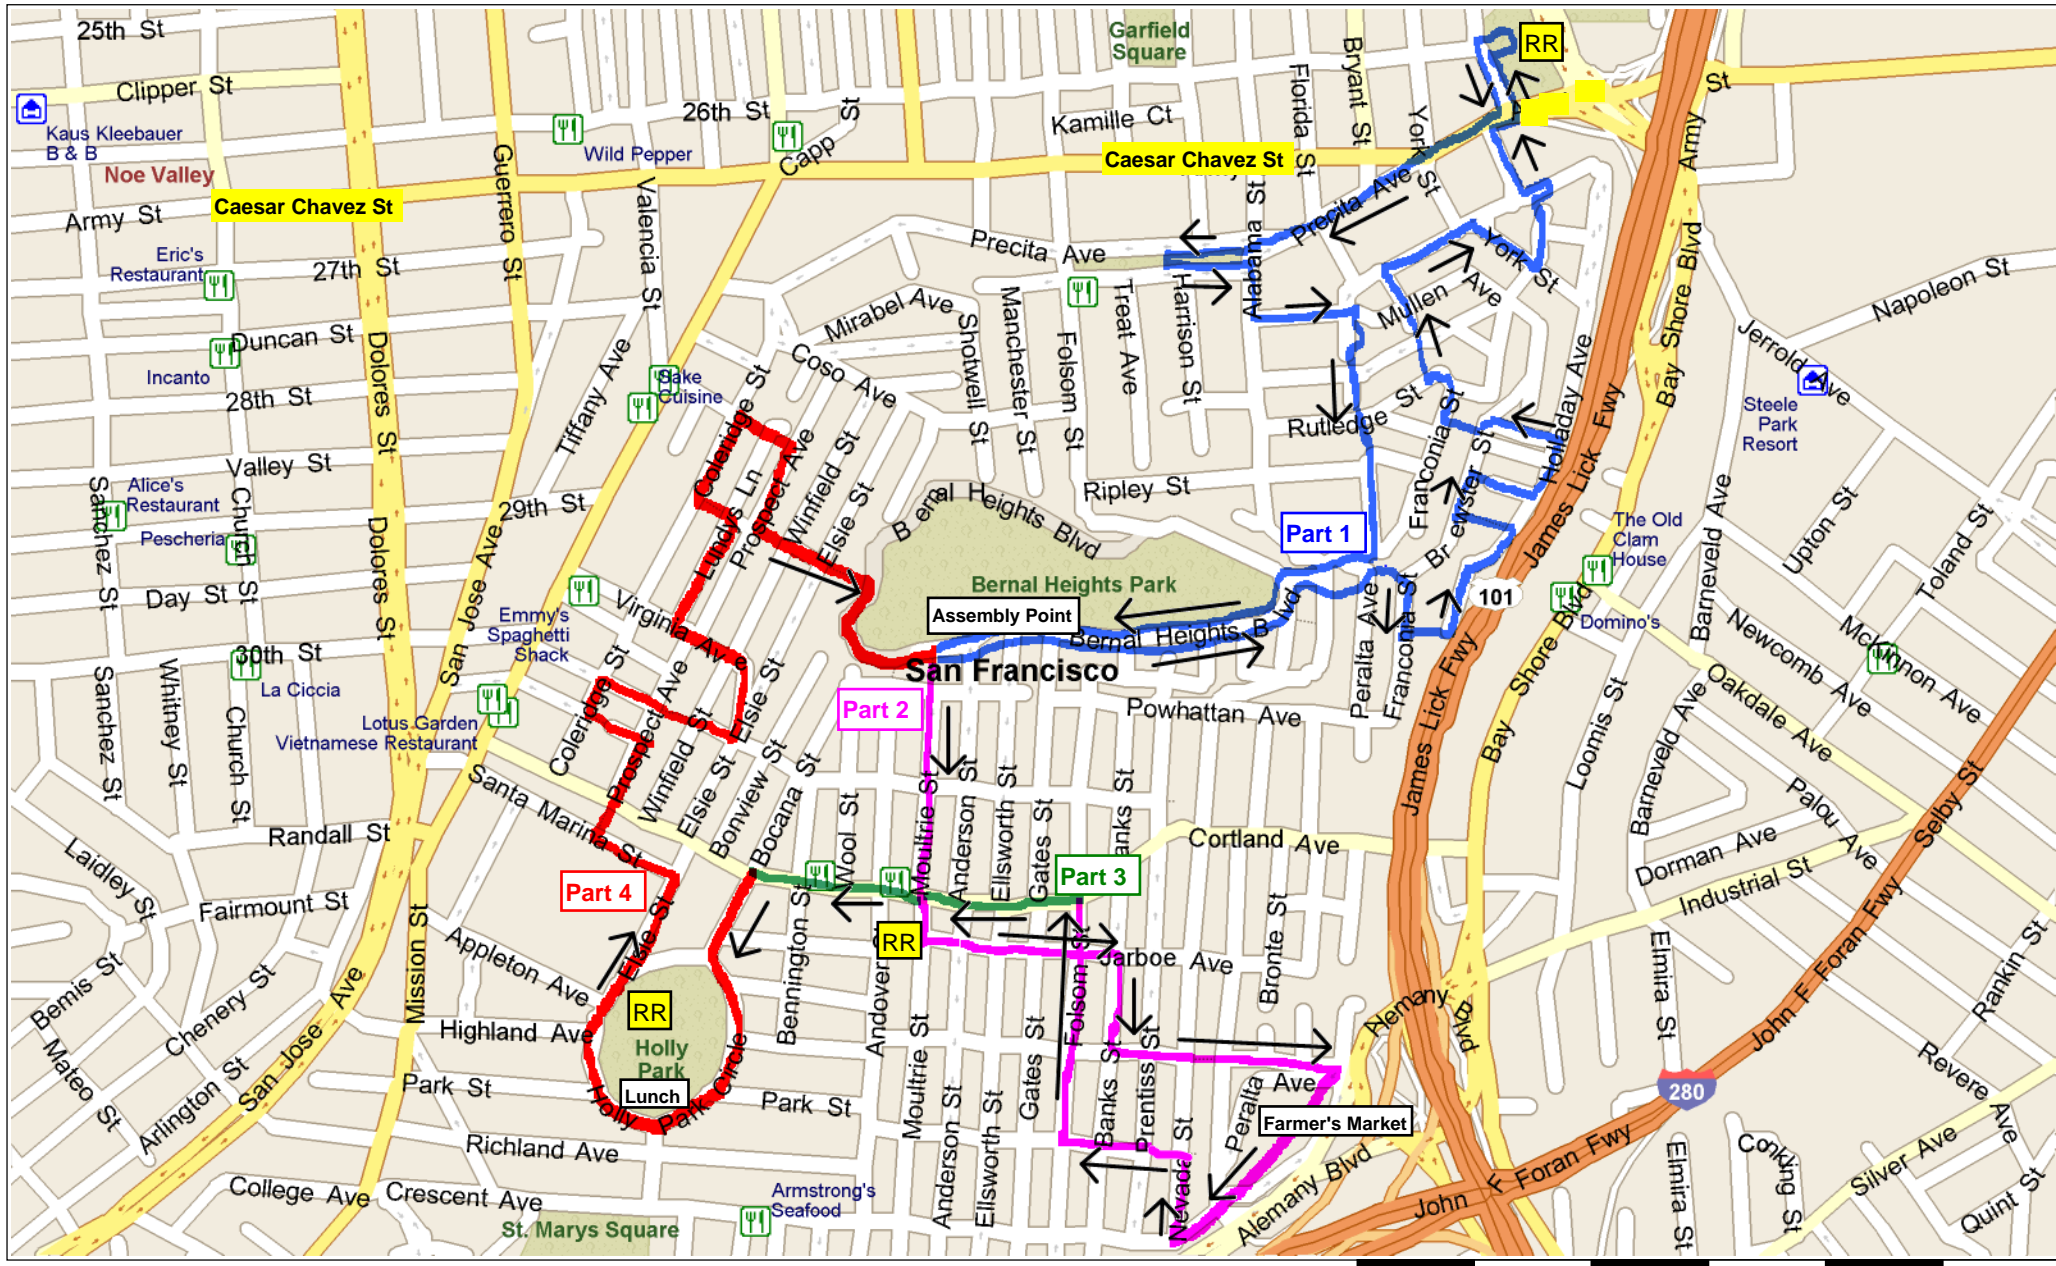

(Click Browser Back Button to Return)

Overview of Walk

RR Restrooms

Copyright © and (P) 1988–2008 Microsoft Corporation and/or its suppliers. All rights reserved. <http://www.microsoft.com/streets/>
 Certain mapping and direction data © 2008 NAVTEQ. All rights reserved. The Data for areas of Canada includes information taken with permission from Canadian authorities, including: © Her Majesty the Queen in Right of Canada, © Queen's Printer for Ontario. NAVTEQ and NAVTEQ ON BOARD are trademarks of NAVTEQ. © 2008 Tele Atlas North America, Inc. All rights reserved. Tele Atlas and Tele Atlas North America are trademarks of Tele Atlas, Inc. © 2008 by Applied Geographic Systems. All rights reserved.